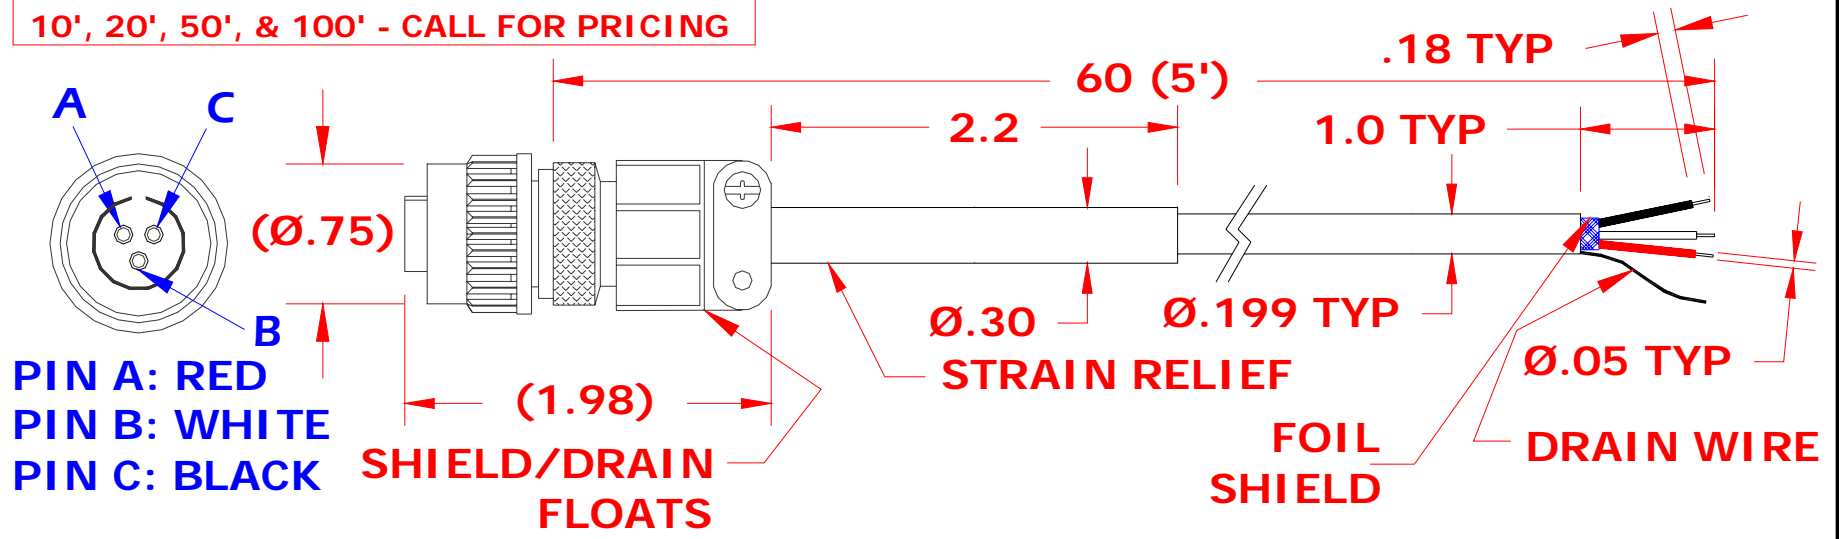

MCS-CM2-SB5

CM2 Mating Cable Set, MS Female 3 pin, size 10 connector with shielded 3 wire 22AWG PVC, 5 ft
-Mates with Amphenol, Bendix, & Crown MS3101A10SL-3P

CM2-SB5, 3 Pin Female Size 10 Connector, w/5' Shielded Cable

MS CONNECTOR: MS3101A10SL-3P, SIZE 10, 3 CONTACTS
SHIELDED CABLE: 3 WIRE 22 AWG PVC, 105°C
STRAIN RELIEF: DMS3057-4A

ADDITIONAL LENGTHS AVAILABLE
10', 20', 50', & 100' - CALL FOR PRICING

FEATURES
*SOLID SHELL STRAIGHT PLUG
*MEETS MIL-C-5015 SPECIFICATIONS
*STRONG THREADED COUPLINGS